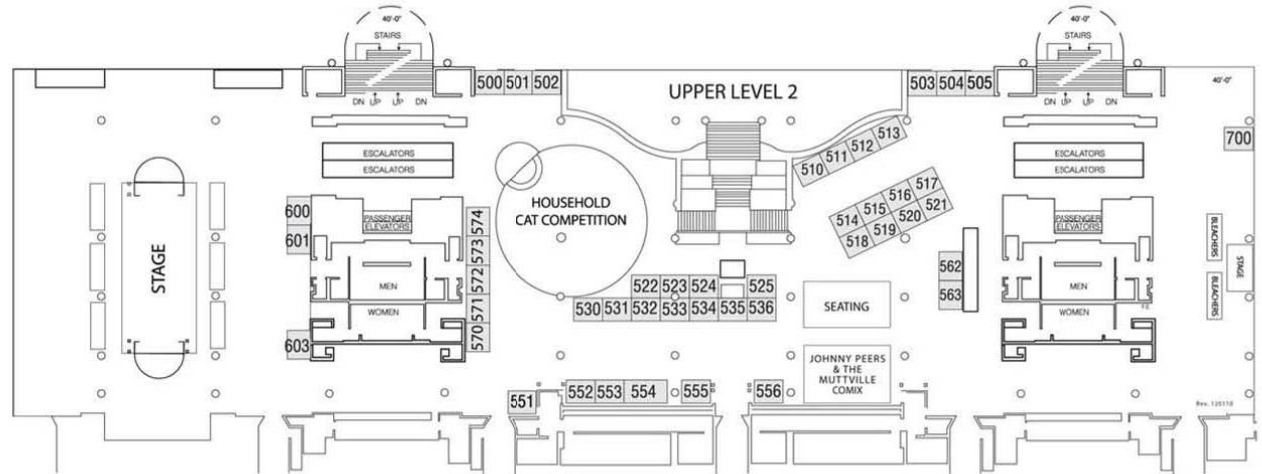

www.PetChicago.com