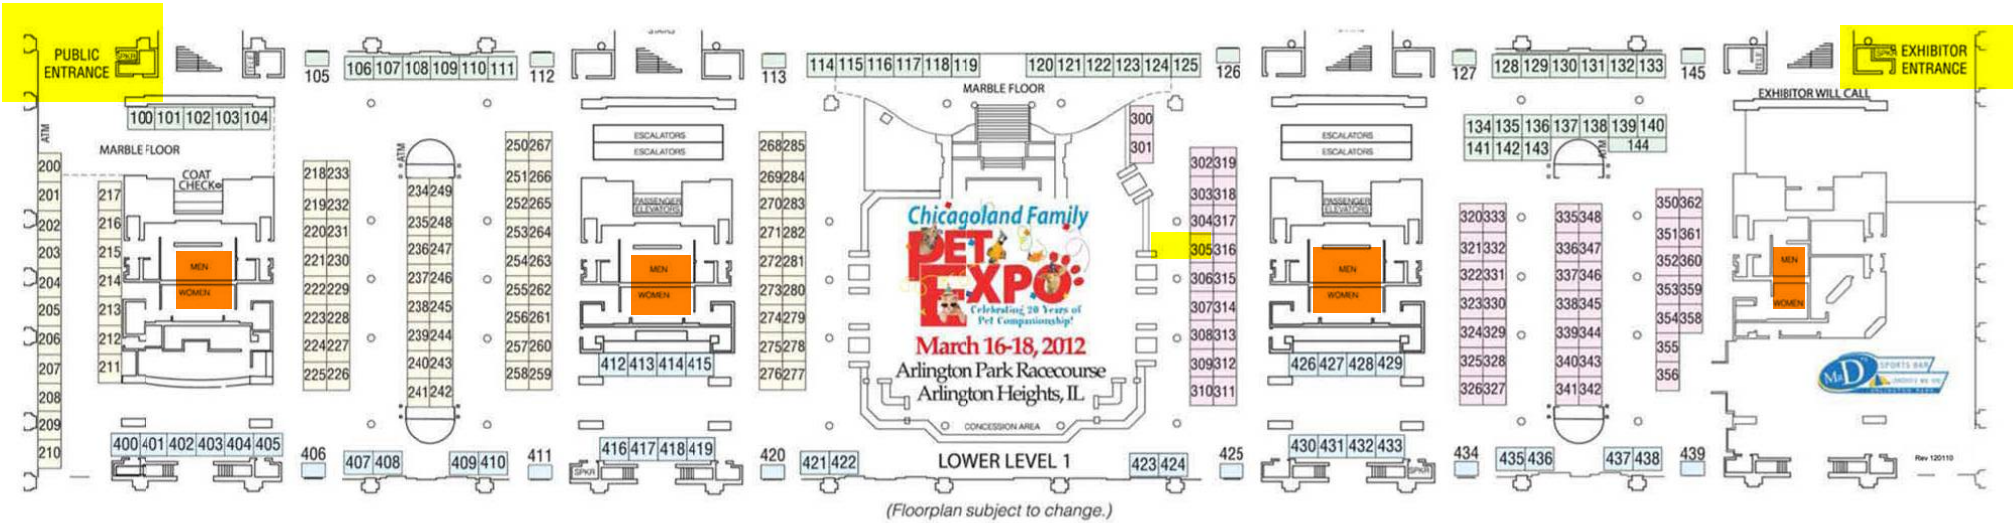

Cat Guardians Booth 305 - Across from Food Court
(in between Costco and a window company)

towershow

TOWER SHOW PRODUCTIONS

800 Roosevelt Rd., Bldg. A-8

Glen Ellyn, IL 60137

Jody Baum

Toll Free: 800-946-4611